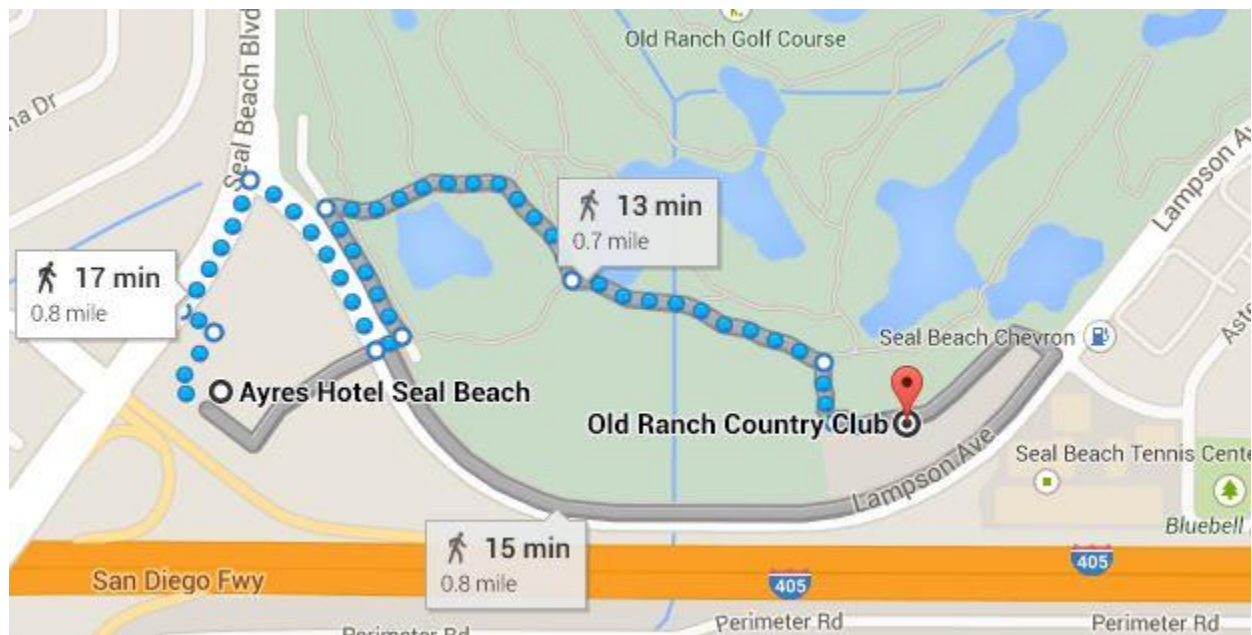

From Ayres Hotel to Old Ranch Country Club.

The Conference site is a brisk walk to-from the Ayres Hotel.

We are looking at options to provide a shuttle for folks that need or want a ride in the morning and evenings. In the week prior to the conference date, please check back at the web site for details. We will arrange transportation (e.g., either a shuttle or our conference staff offering a van or ride share).

Those who have decided to rent a car can park for free just yards from the conference site entrance.