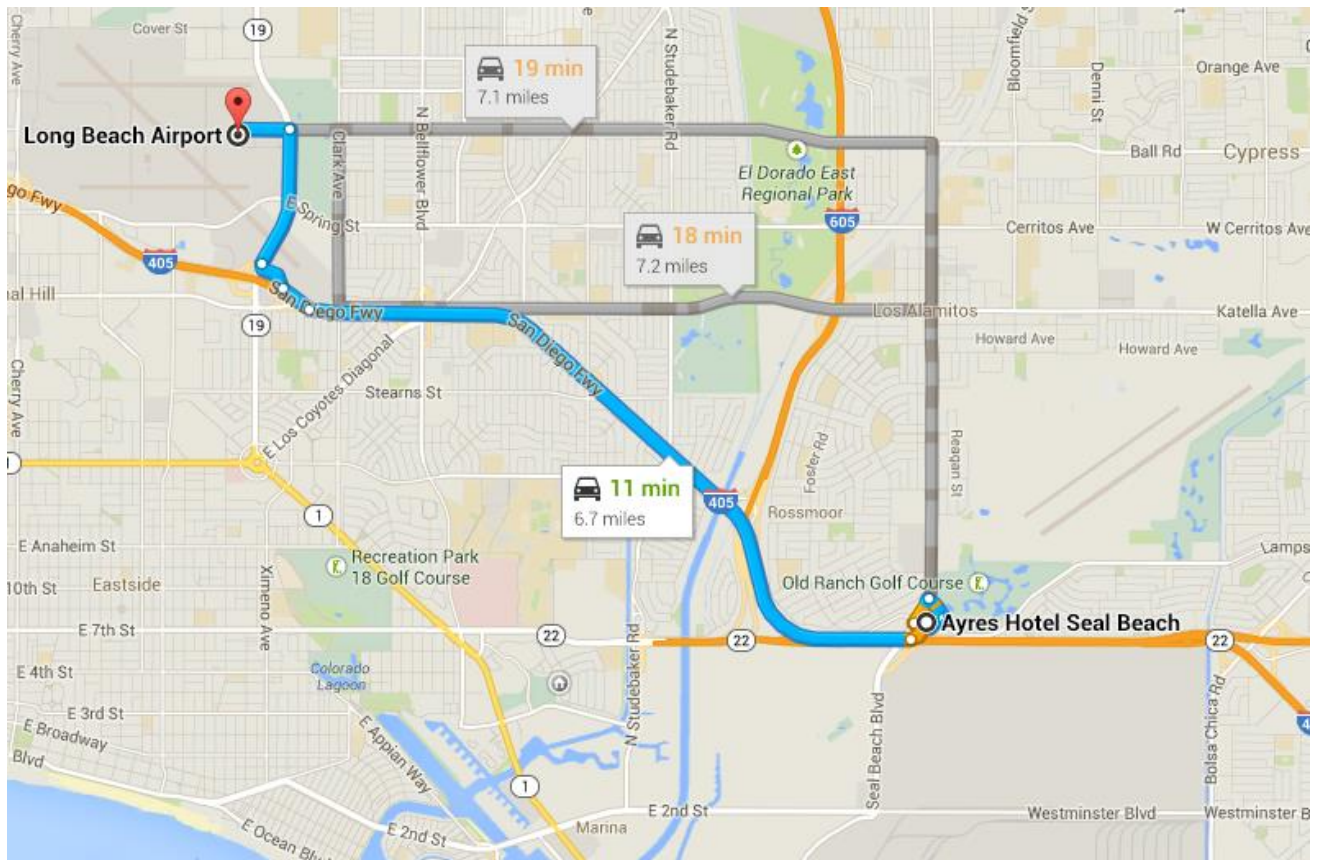

Ground Transportation

From Long Beach Airport (LGB) to Ayres Hotel.

- 1) The Long Beach airport is 6.7 miles from Ayres Hotel which does not offer a shuttle service.
- 2) Cabs are curbside at the airport - very easy access, about \$25 each way to Ayres. Very easy.
- 3) Supershuttle by reservation is an option: 800-258-3826, but is most economical on 2-way trips for 2 or more persons. Enter discount code RIDES. (See the appended graphic.)
- 4) Car rental at LGB is very easy, onsite, as low as \$24.77 per 07/11/14 quote for conference dates. (That would give the option for doing some local touring, if desired.)

From Ayres Hotel to Old Ranch Country Club.

The Conference site is a brisk walk to-from the Ayres Hotel.

We are looking at options to provide a shuttle for folks that need or want a ride in the morning and evenings. In the week prior to the conference date, please check back at the web site for details. We will arrange transportation (e.g., either a shuttle or our conference staff offering a van or ride share).

Car Rental Example for quotes gathered 07/11/14

Your Rental Information

Rental Location [Change](#)
Long Beach - Daugherty Field, US (LGB)

Fri 12 Sept '14

Noon

Drop Off
Long Beach - Daugherty Field, US (LGB)